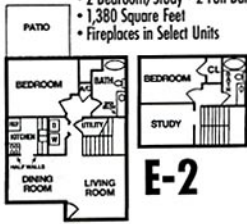

A

DELUXE

- 2 Bedroom Loft • 2 Full Baths
- 1,200 Square Feet

B

- 2 Bedrooms
- 1-3/4 Baths
- 1,008 Square Feet

C

- 2 Bedrooms • 2 Baths
- 1,100 Square Feet
- Fireplaces in Select Units

D

DELUXE

- 3 Bedrooms
- 2-1/2 Baths
- 1,310 Square Feet
- Fireplaces in Select Units

- 2 Bedroom/Study • 2 Full Baths
- 1,380 Square Feet
- Fireplaces in Select Units

E-2

- 3 Bedrooms • 2 Full Baths
- 1,380 Square Feet
- Fireplaces in Select Units